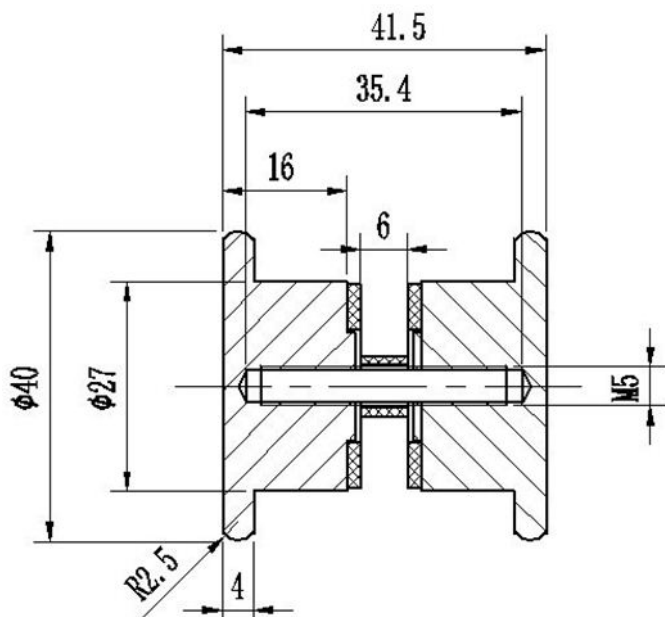

PRODUCT SHEET

Description:

Brass Door Knob "Kiel", $\varnothing 40$ mm, Black Finish, 6-12mm Glass, Drill Hole $\varnothing 8$ mm - Recommended $\varnothing 10$ mm

Item number:

15.24.090-5

Units	Box	Carton	HS Code	Barcode
Pair	1	50	8302415000	 5704866502948